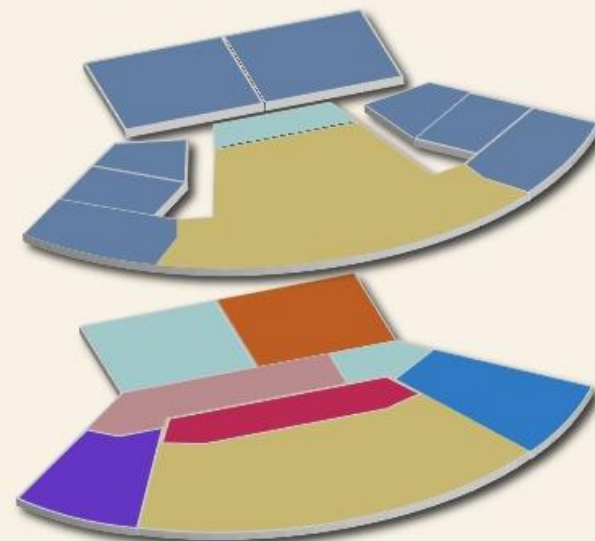

白沙灣譚華正海上活動中心

Scout Association of Hong Kong Pak Sha Wan Tam Wah Ching Sea Activity Centre

場地指南
Block Plan

GROUND FLOOR PLAN

R/F PLAN

2/F PLAN

1/F PLAN

3/F PLAN