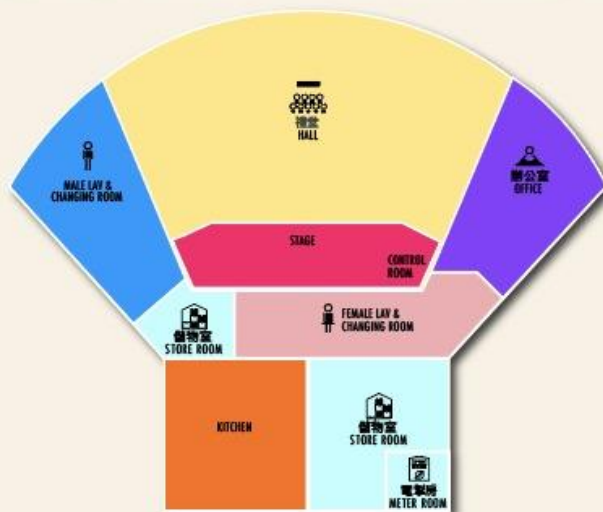

白沙灣譚華正海上活動中心

Scout Association of Hong Kong Pak Sha Wan Tam Wah Ching Sea Activity Centre

場地指南
Block Plan

GROUND FLOOR PLAN

R/F PLAN

2/F PLAN

1/F PLAN

3/F PLAN